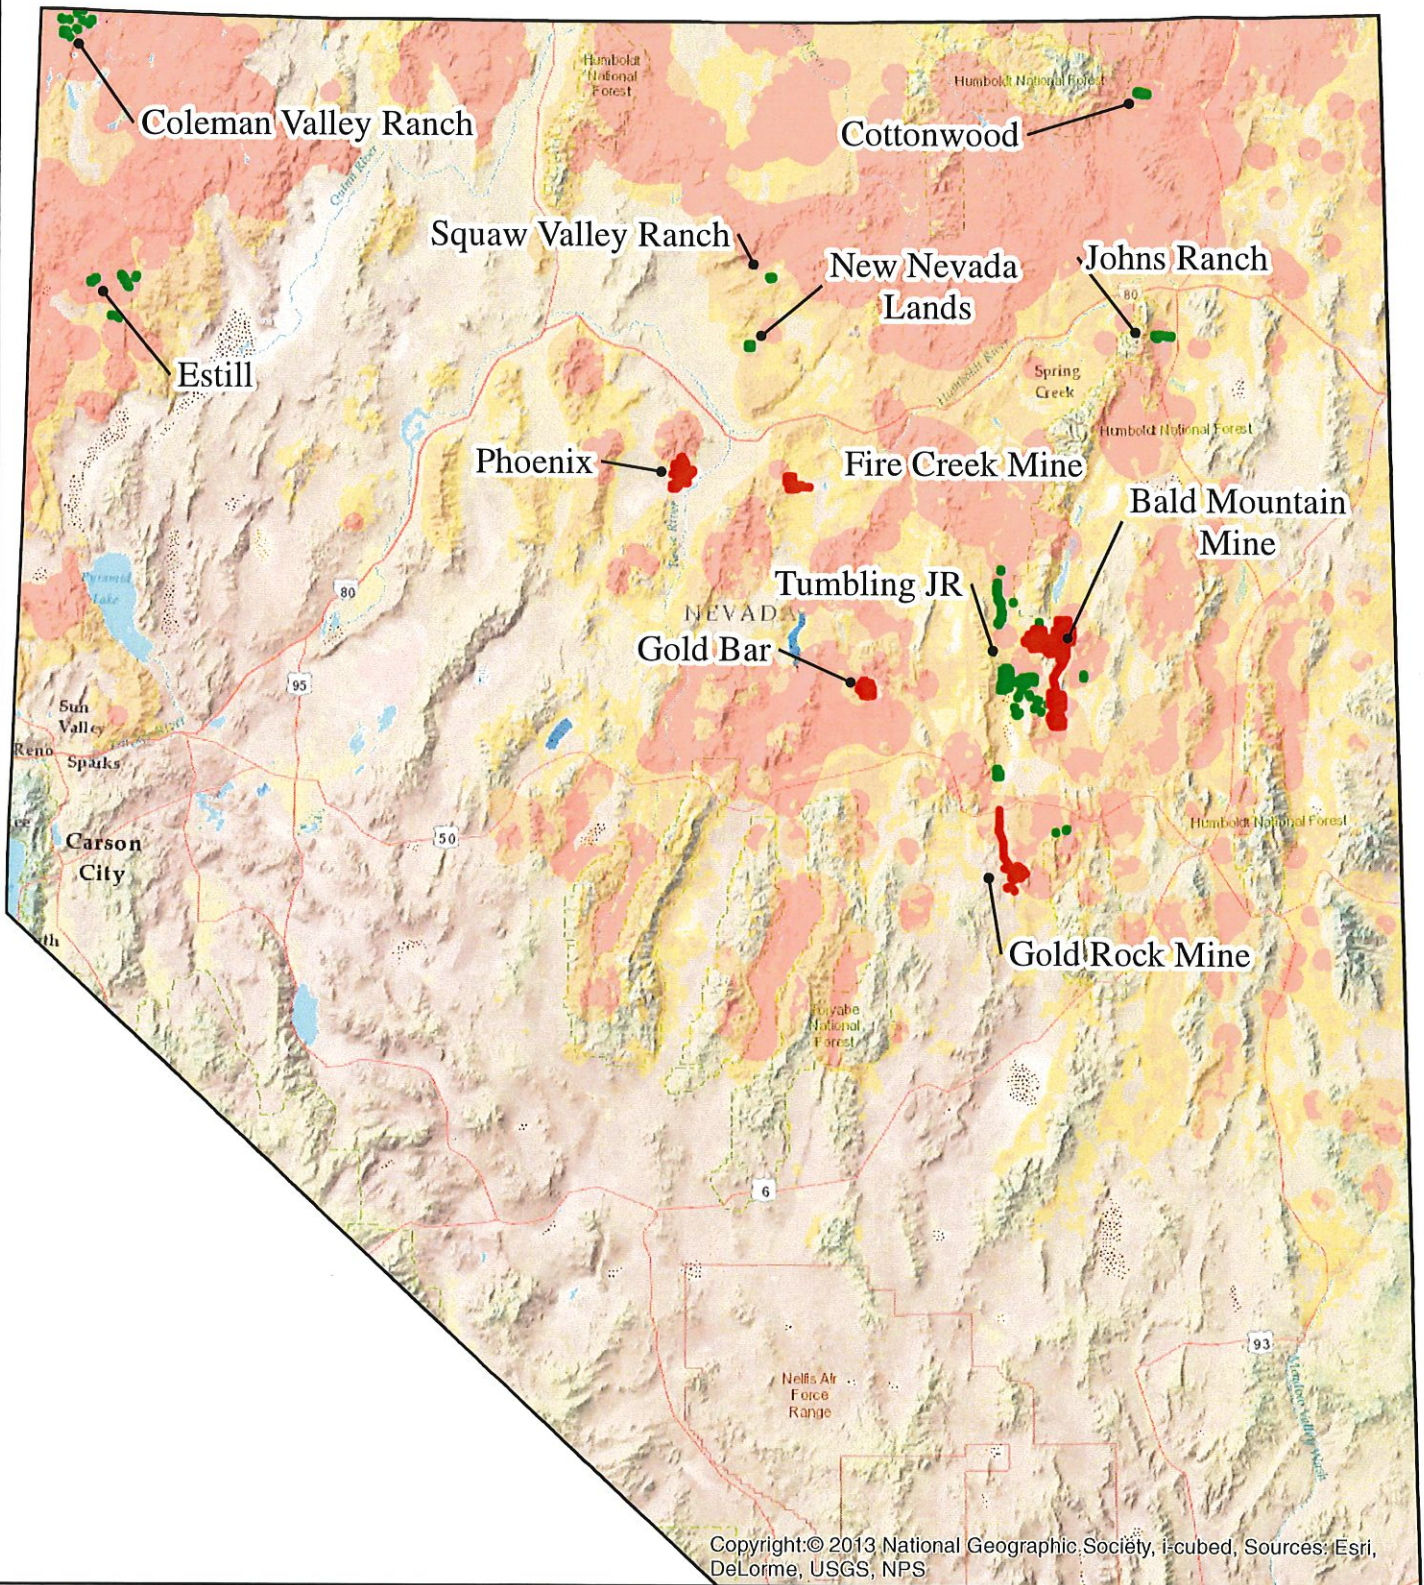

# CCS UPDATE DISTRIBUTION OF CURRENT PROJECTS

Copyright © 2013 National Geographic Society, i-cubed, Sources: Esri, DeLorme, USGS, NPS

The Sagebrush Ecosystem Technical Team has made every effort to accurately compile the data depicted on this map, but cannot warrant the reliability or completeness of the source data.

**Legend**

Projects	Mgmt_Cat
TYPE	Management
<span style="color: green;">■</span> Credit	<span style="color: pink;">■</span> PHMA
<span style="color: red;">■</span> Debit	<span style="color: yellow;">■</span> GHMA
	<span style="color: lightyellow;">■</span> OHMA