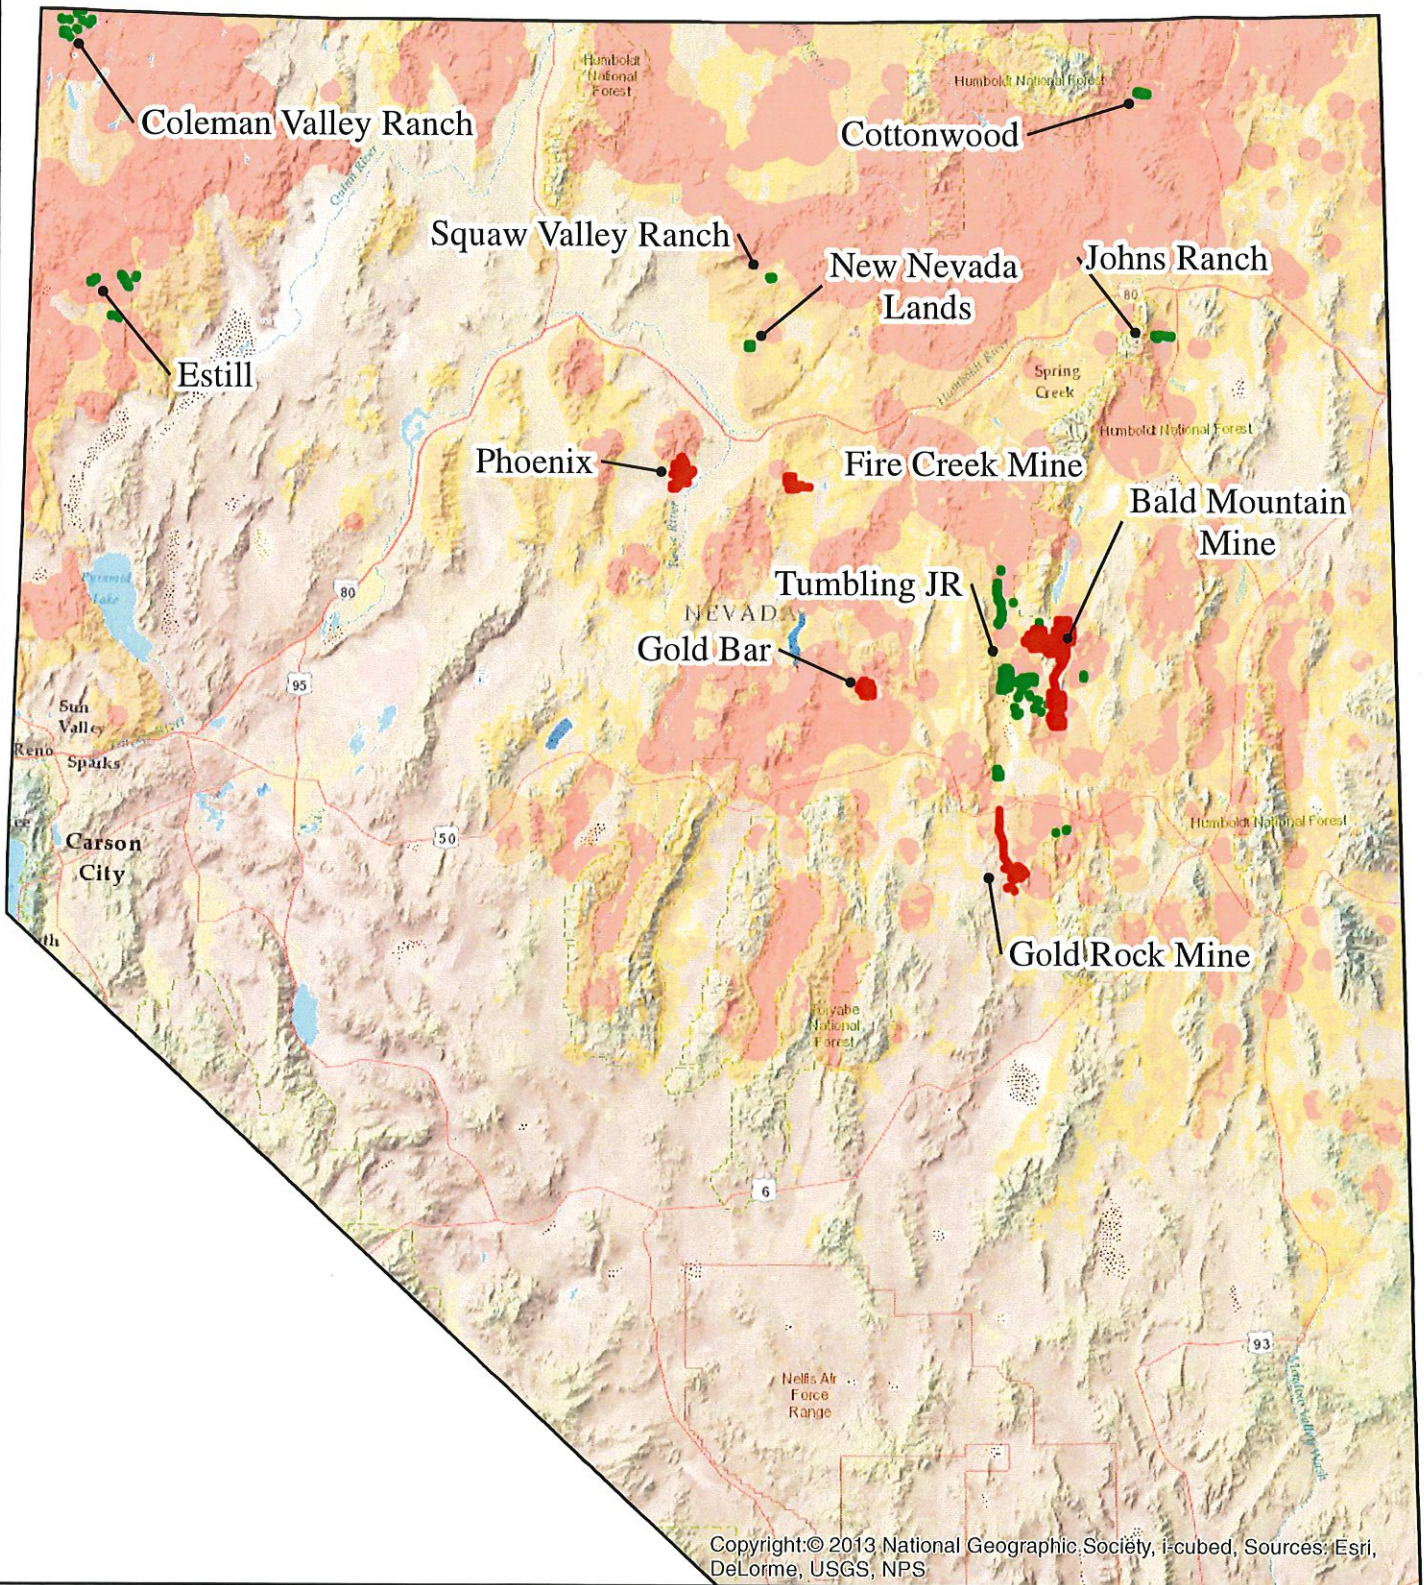

# CCS UPDATE DISTRIBUTION OF CURRENT PROJECTS

G:\GIS\Projects\2016\2016\_Project\_Reports\Template.mxd icello

The Sagebrush Ecosystem Technical Team has made every effort to accurately compile the data depicted on this map, but cannot warrant the reliability or completeness of the source data.

**Legend**

Projects	Mgmt_Cat
TYPE	Management
<span style="color: green;">■</span> Credit	<span style="color: pink;">■</span> PHMA
<span style="color: red;">■</span> Debit	<span style="color: yellow;">■</span> GHMA
	<span style="color: orange;">■</span> OHMA