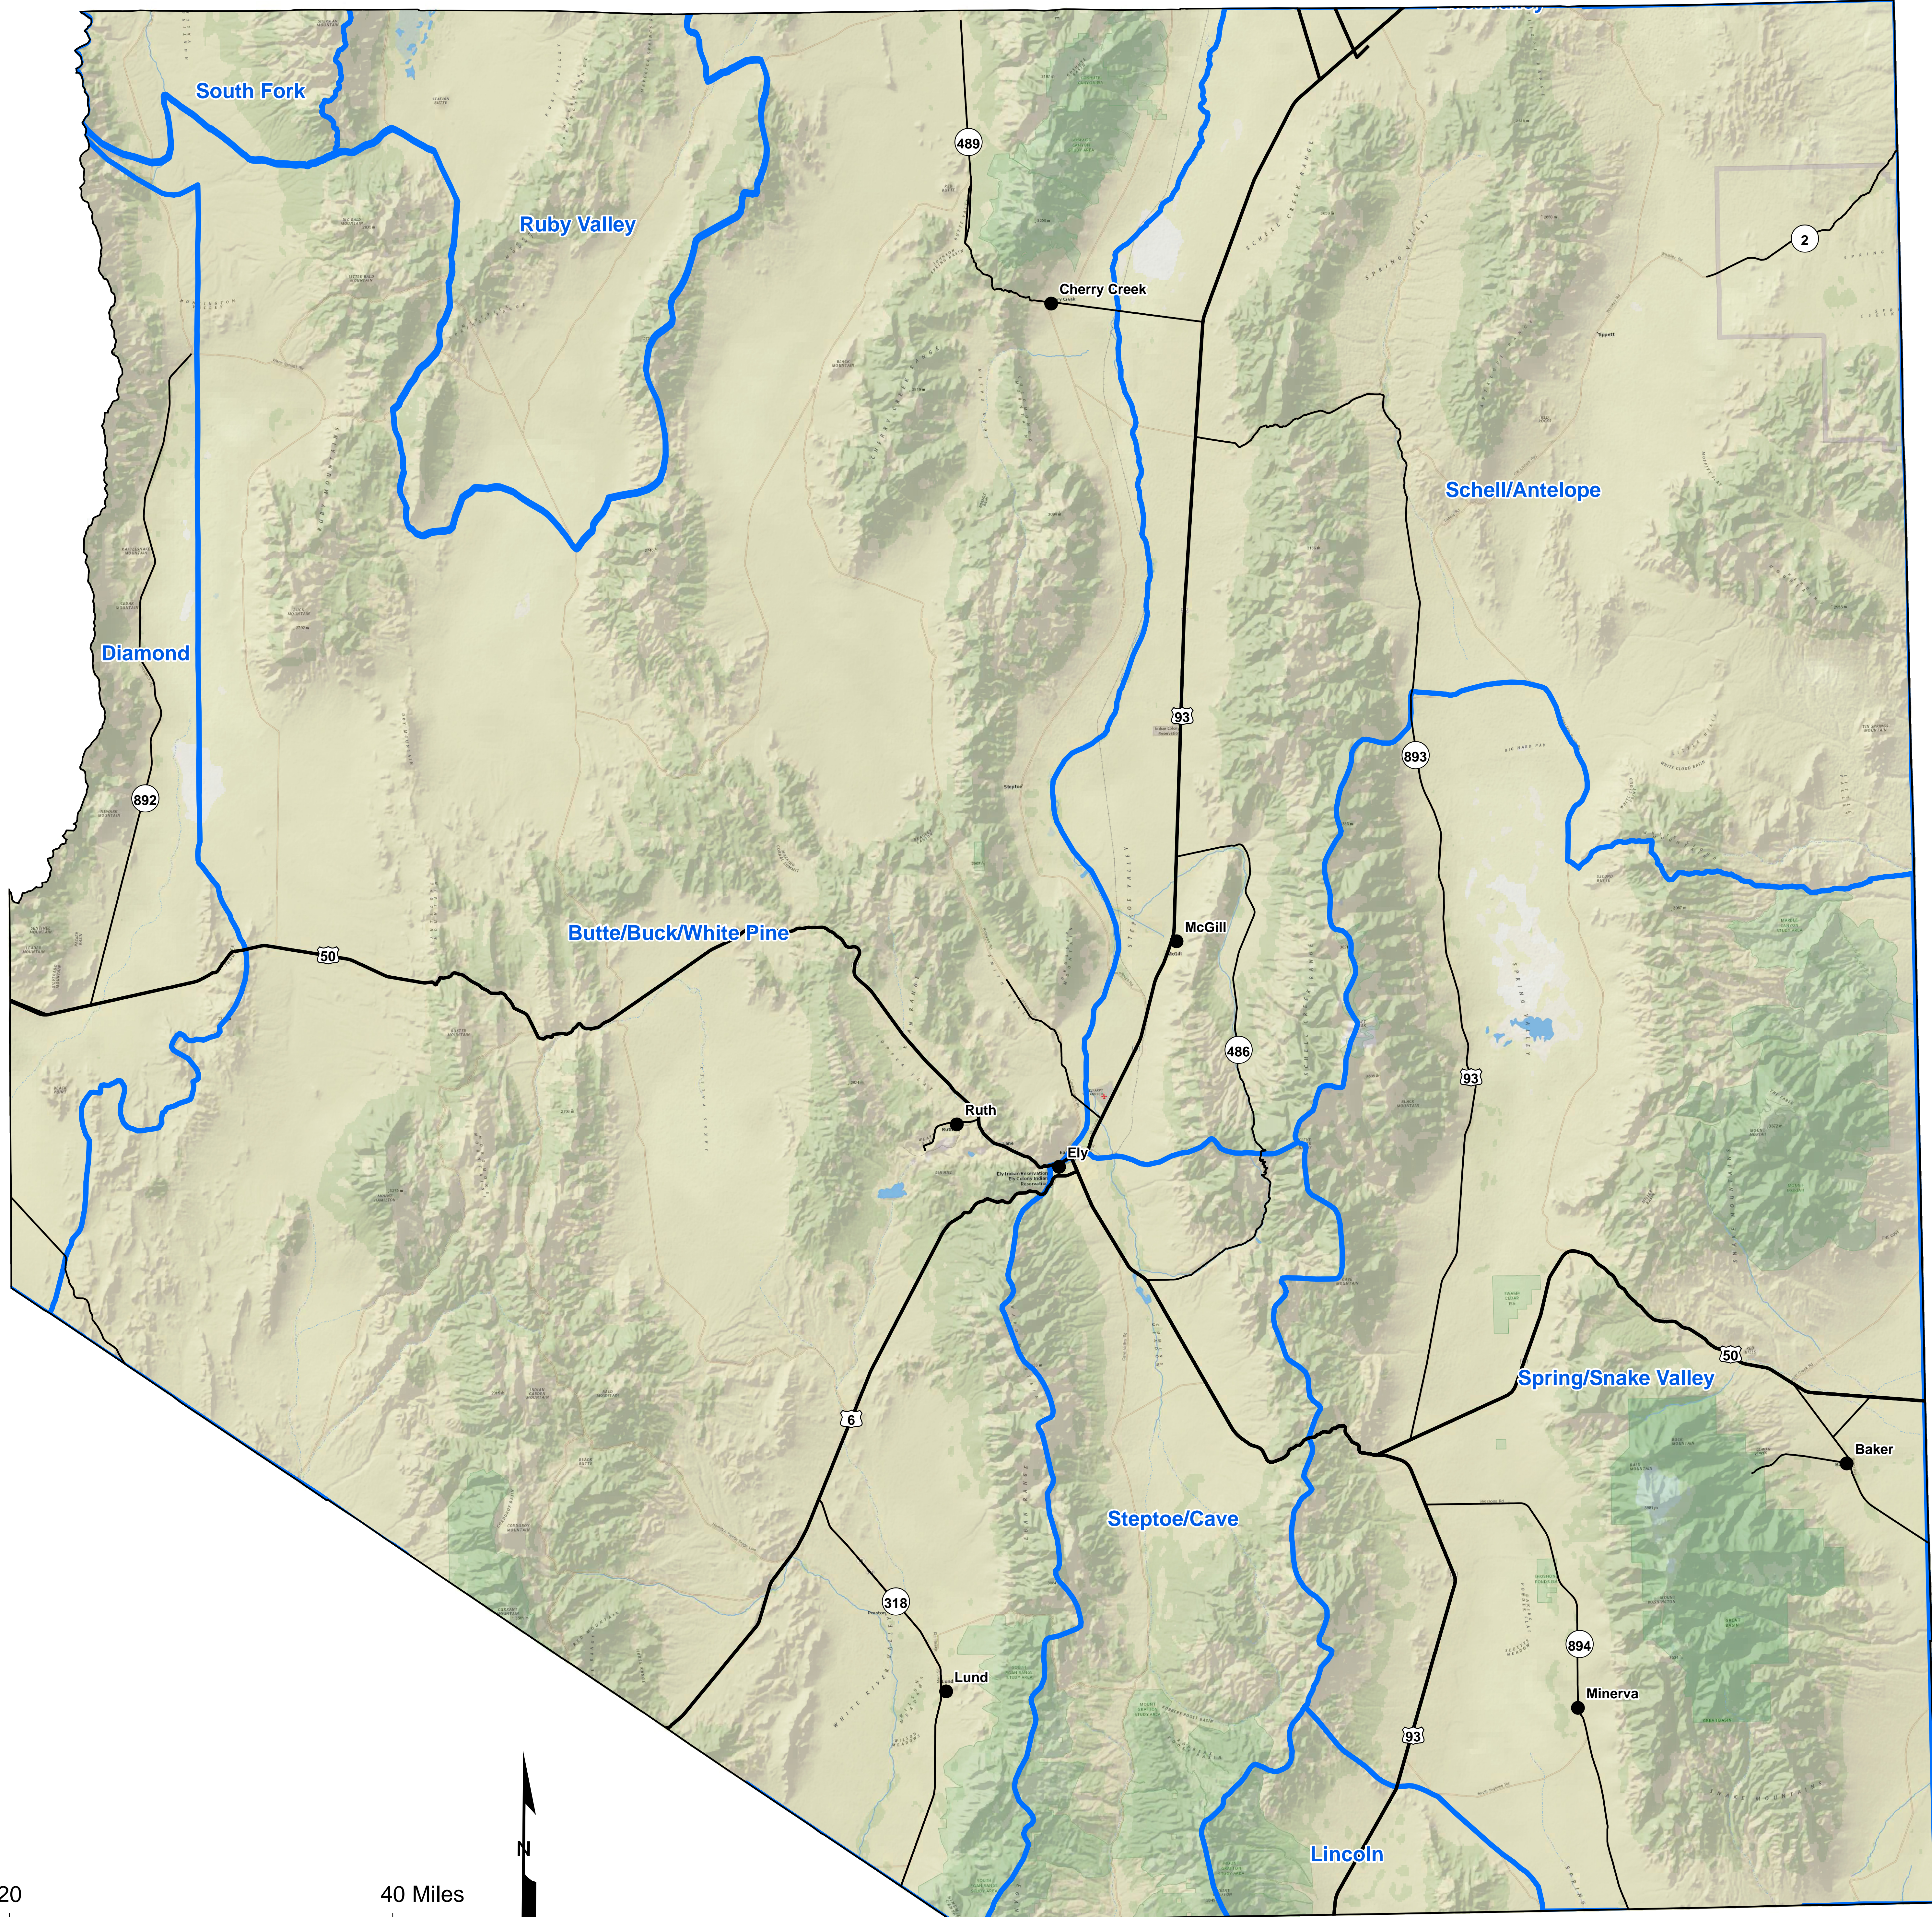

Location and Place Names White Pine Local Planning Area

- Legend**
- Cities/Towns
 - PMU Boundary

0 10 20 40 Miles

This Map was Prepared by:
Resource Concepts, Inc.

Date: 6/15/2012