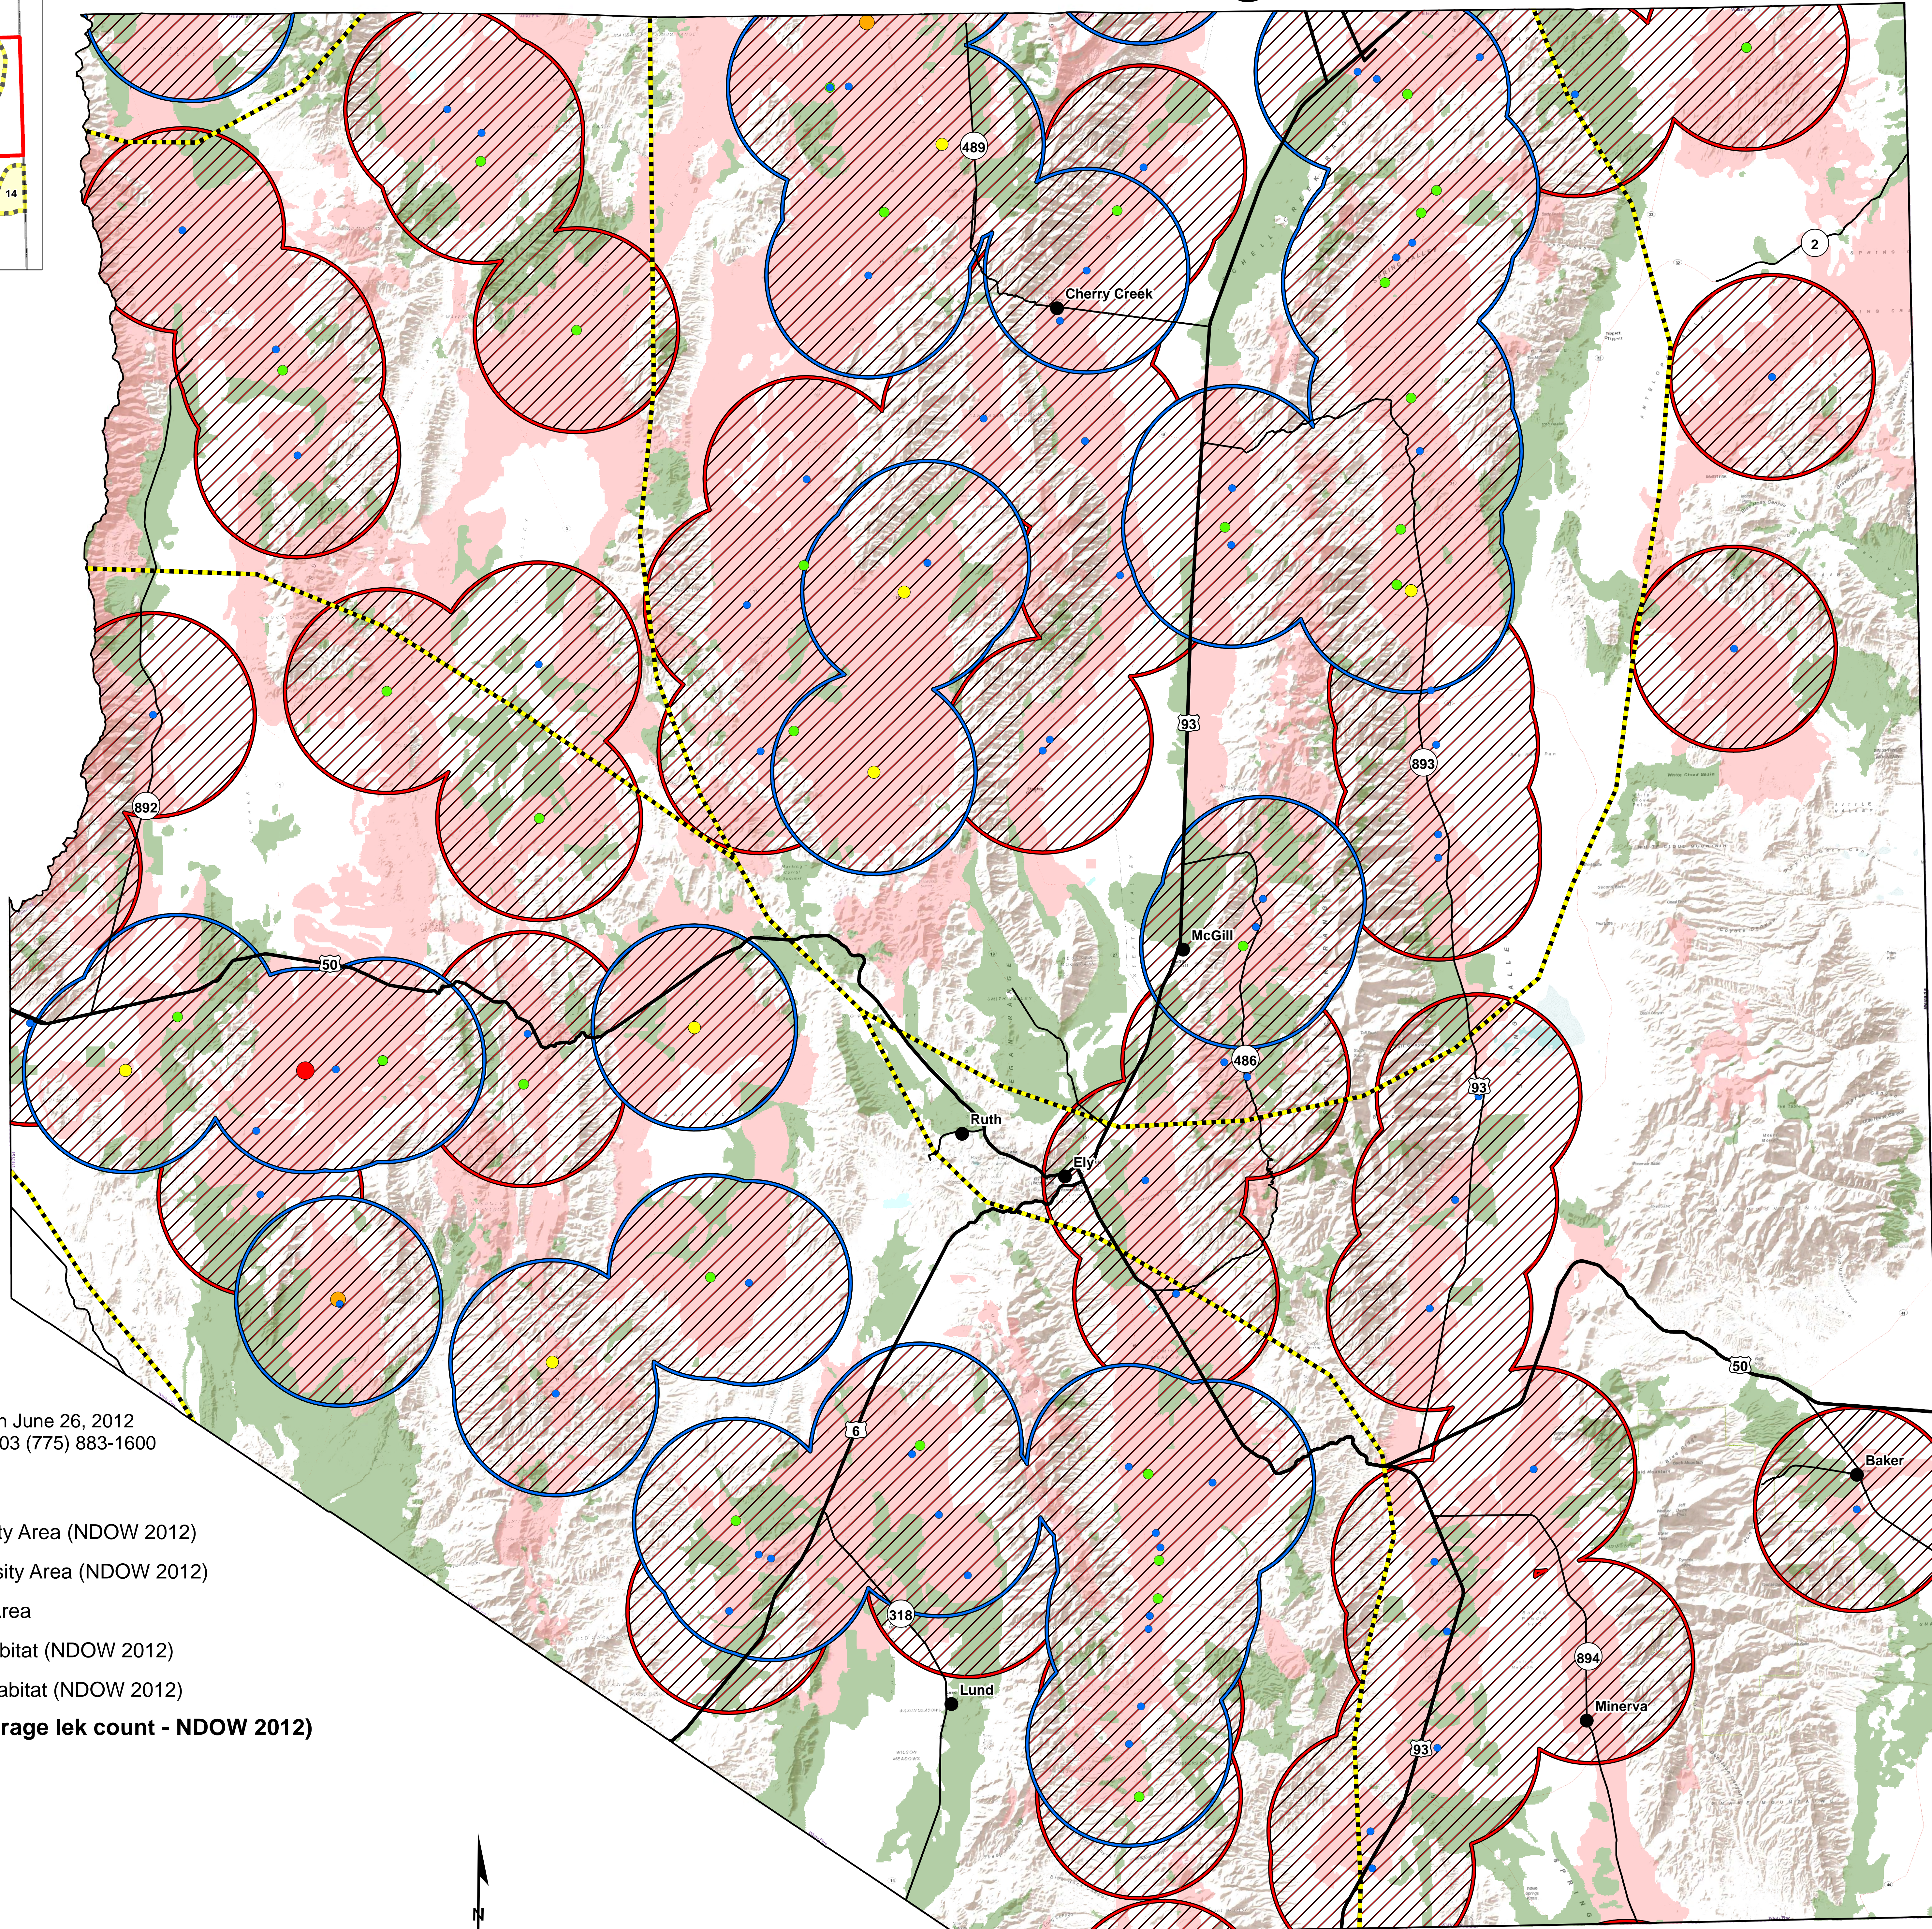

Habitat Map

White Pine Local Planning Area

Vicinity Insert

REVISION MAP

Please return to Don Henderson no later than June 26, 2012
 340 N. Minnesota Street, Carson City, NV 89703 (775) 883-1600

Legend

- 85% Sage-grouse Breeding Density Area (NDOW 2012)
- 100% Sage-grouse Breeding Density Area (NDOW 2012)
- Preliminary Sage-grouse Habitat Area
- BLM/USFS Preliminary Priority Habitat (NDOW 2012)
- BLM/USFS Preliminary General Habitat (NDOW 2012)

Sage-grouse Lek Sites (10-year average lek count - NDOW 2012)

- 1-10 Breeding Male Birds
- 11-20 Breeding Male Birds
- 21-30 Breeding Male Birds
- 31-50 Breeding Male Birds
- 51-100 Breeding Male Birds

This Map was Prepared by:
 Resource Concepts, Inc.

Date: 6/15/2012