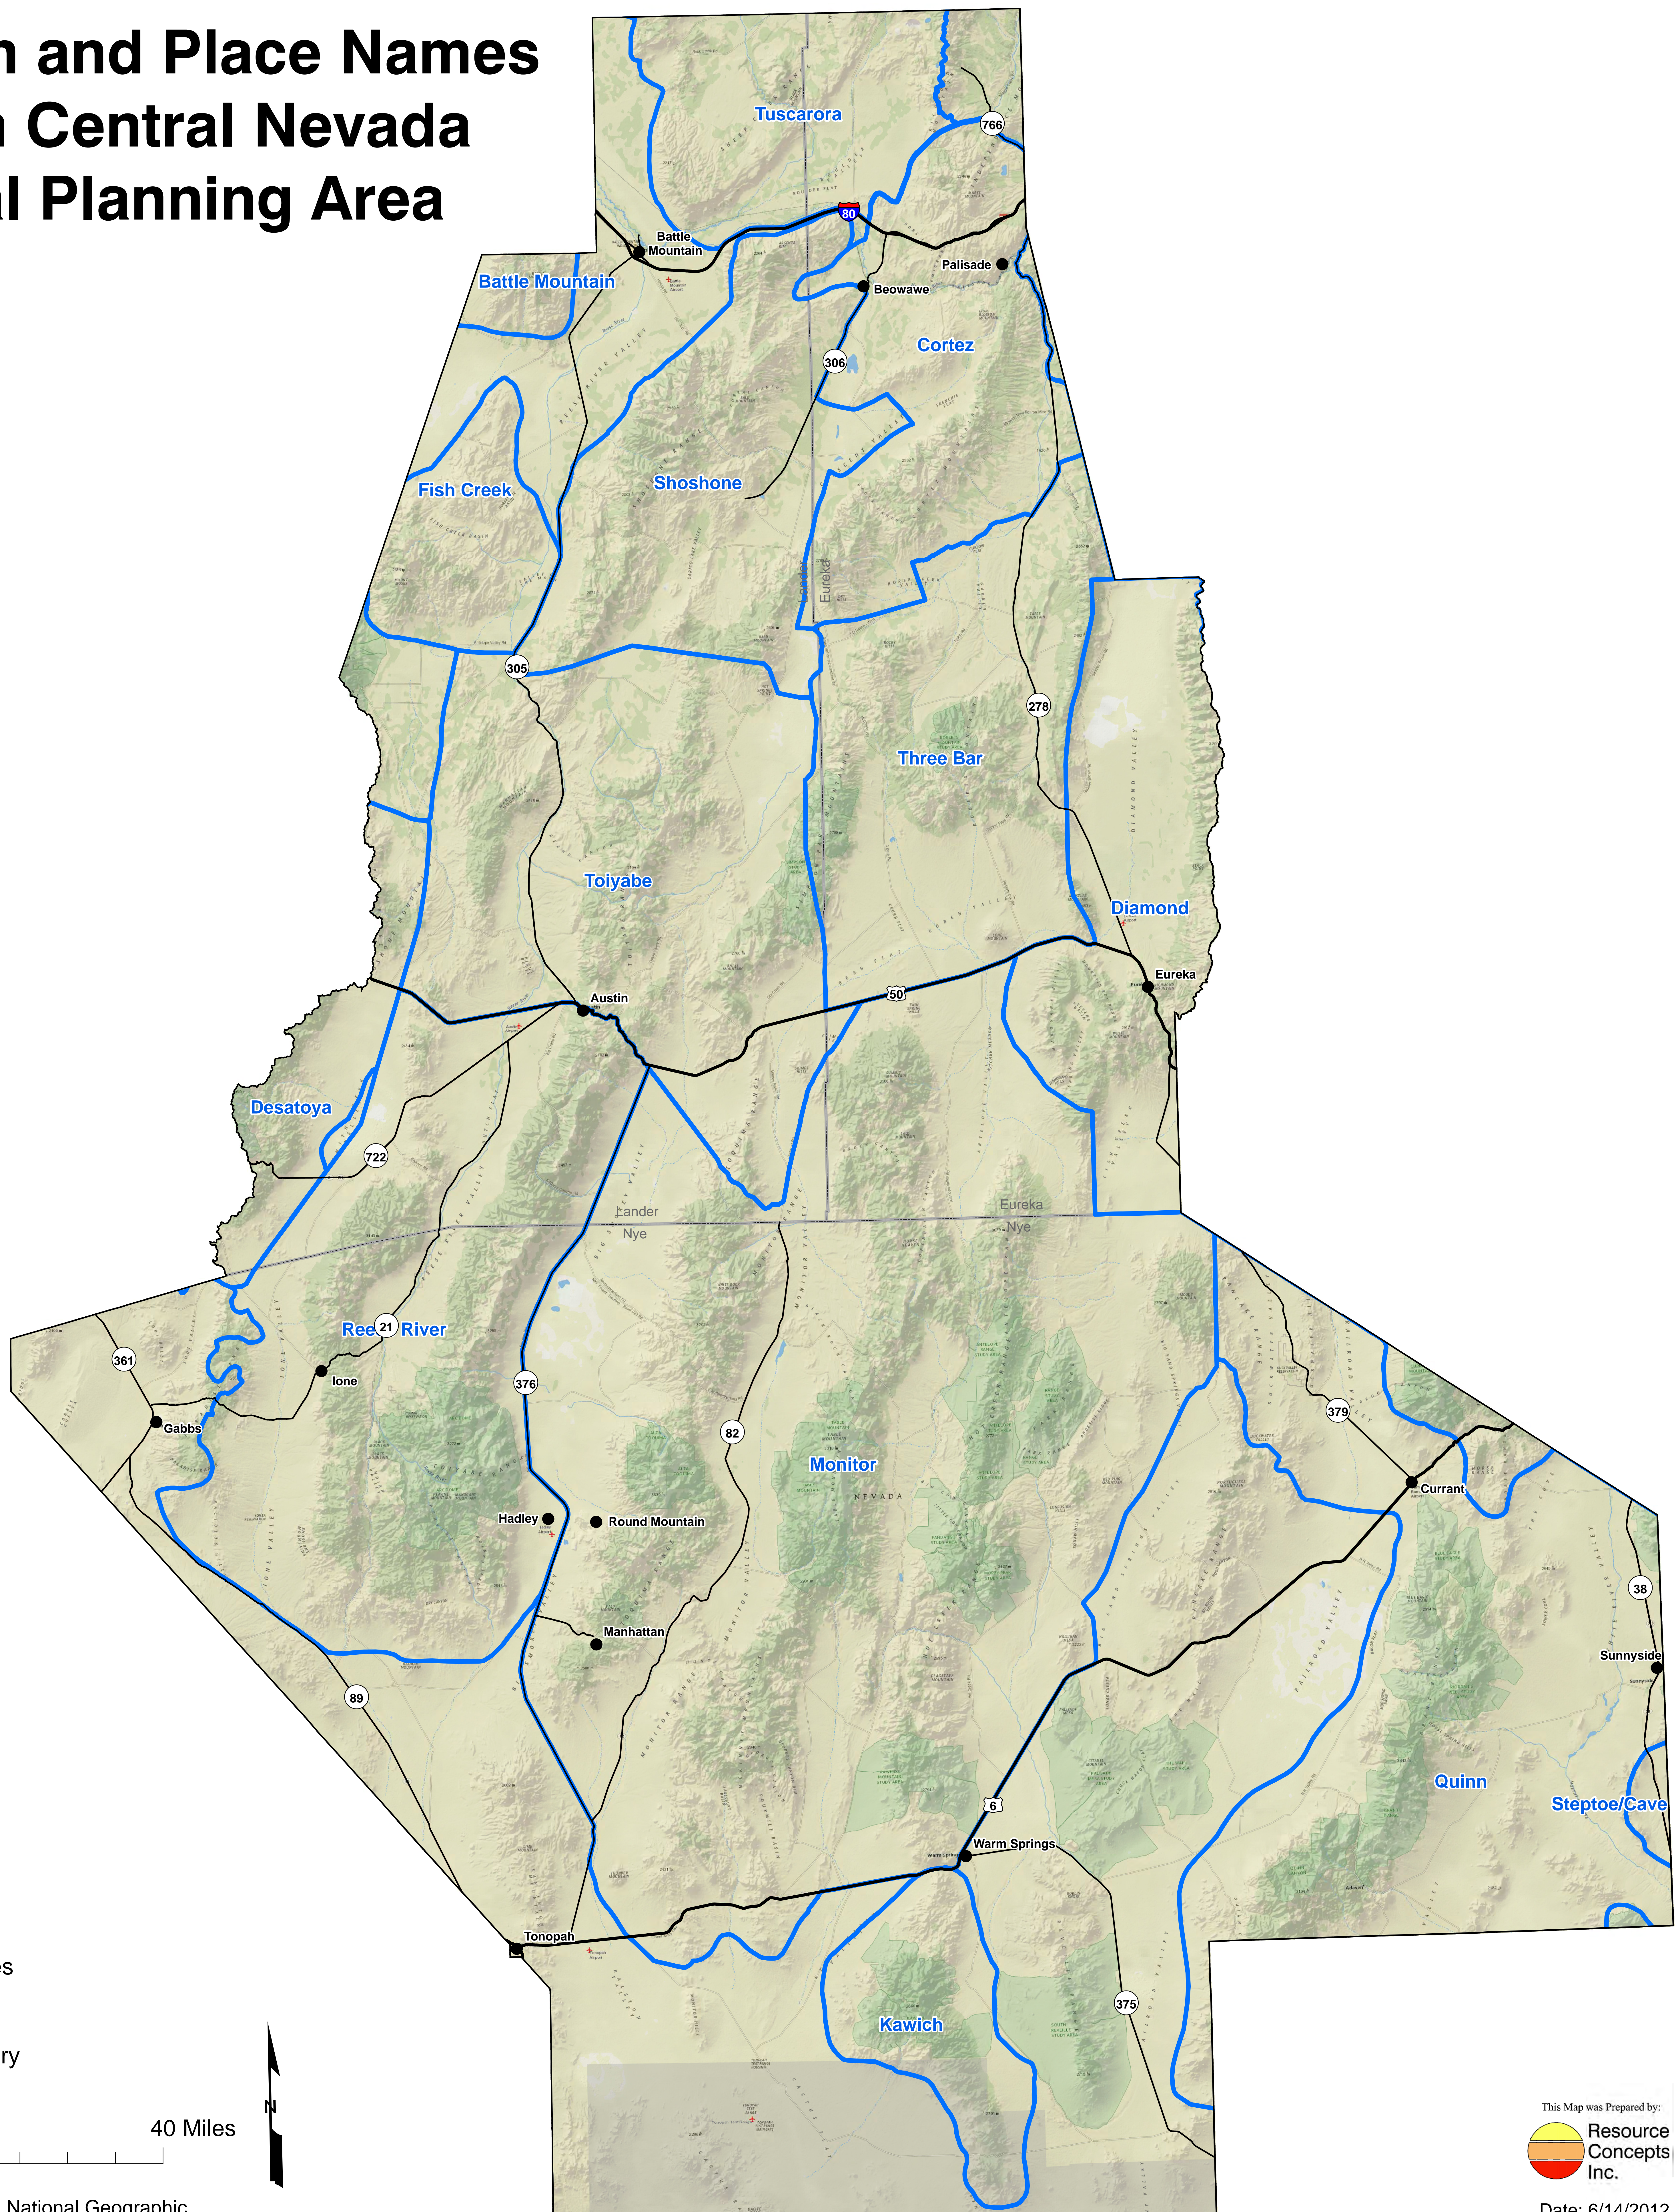

Location and Place Names South Central Nevada Local Planning Area

Legend

- Nevada_Cities
- County Lines
- PMU Boundary

0 10 20 40 Miles