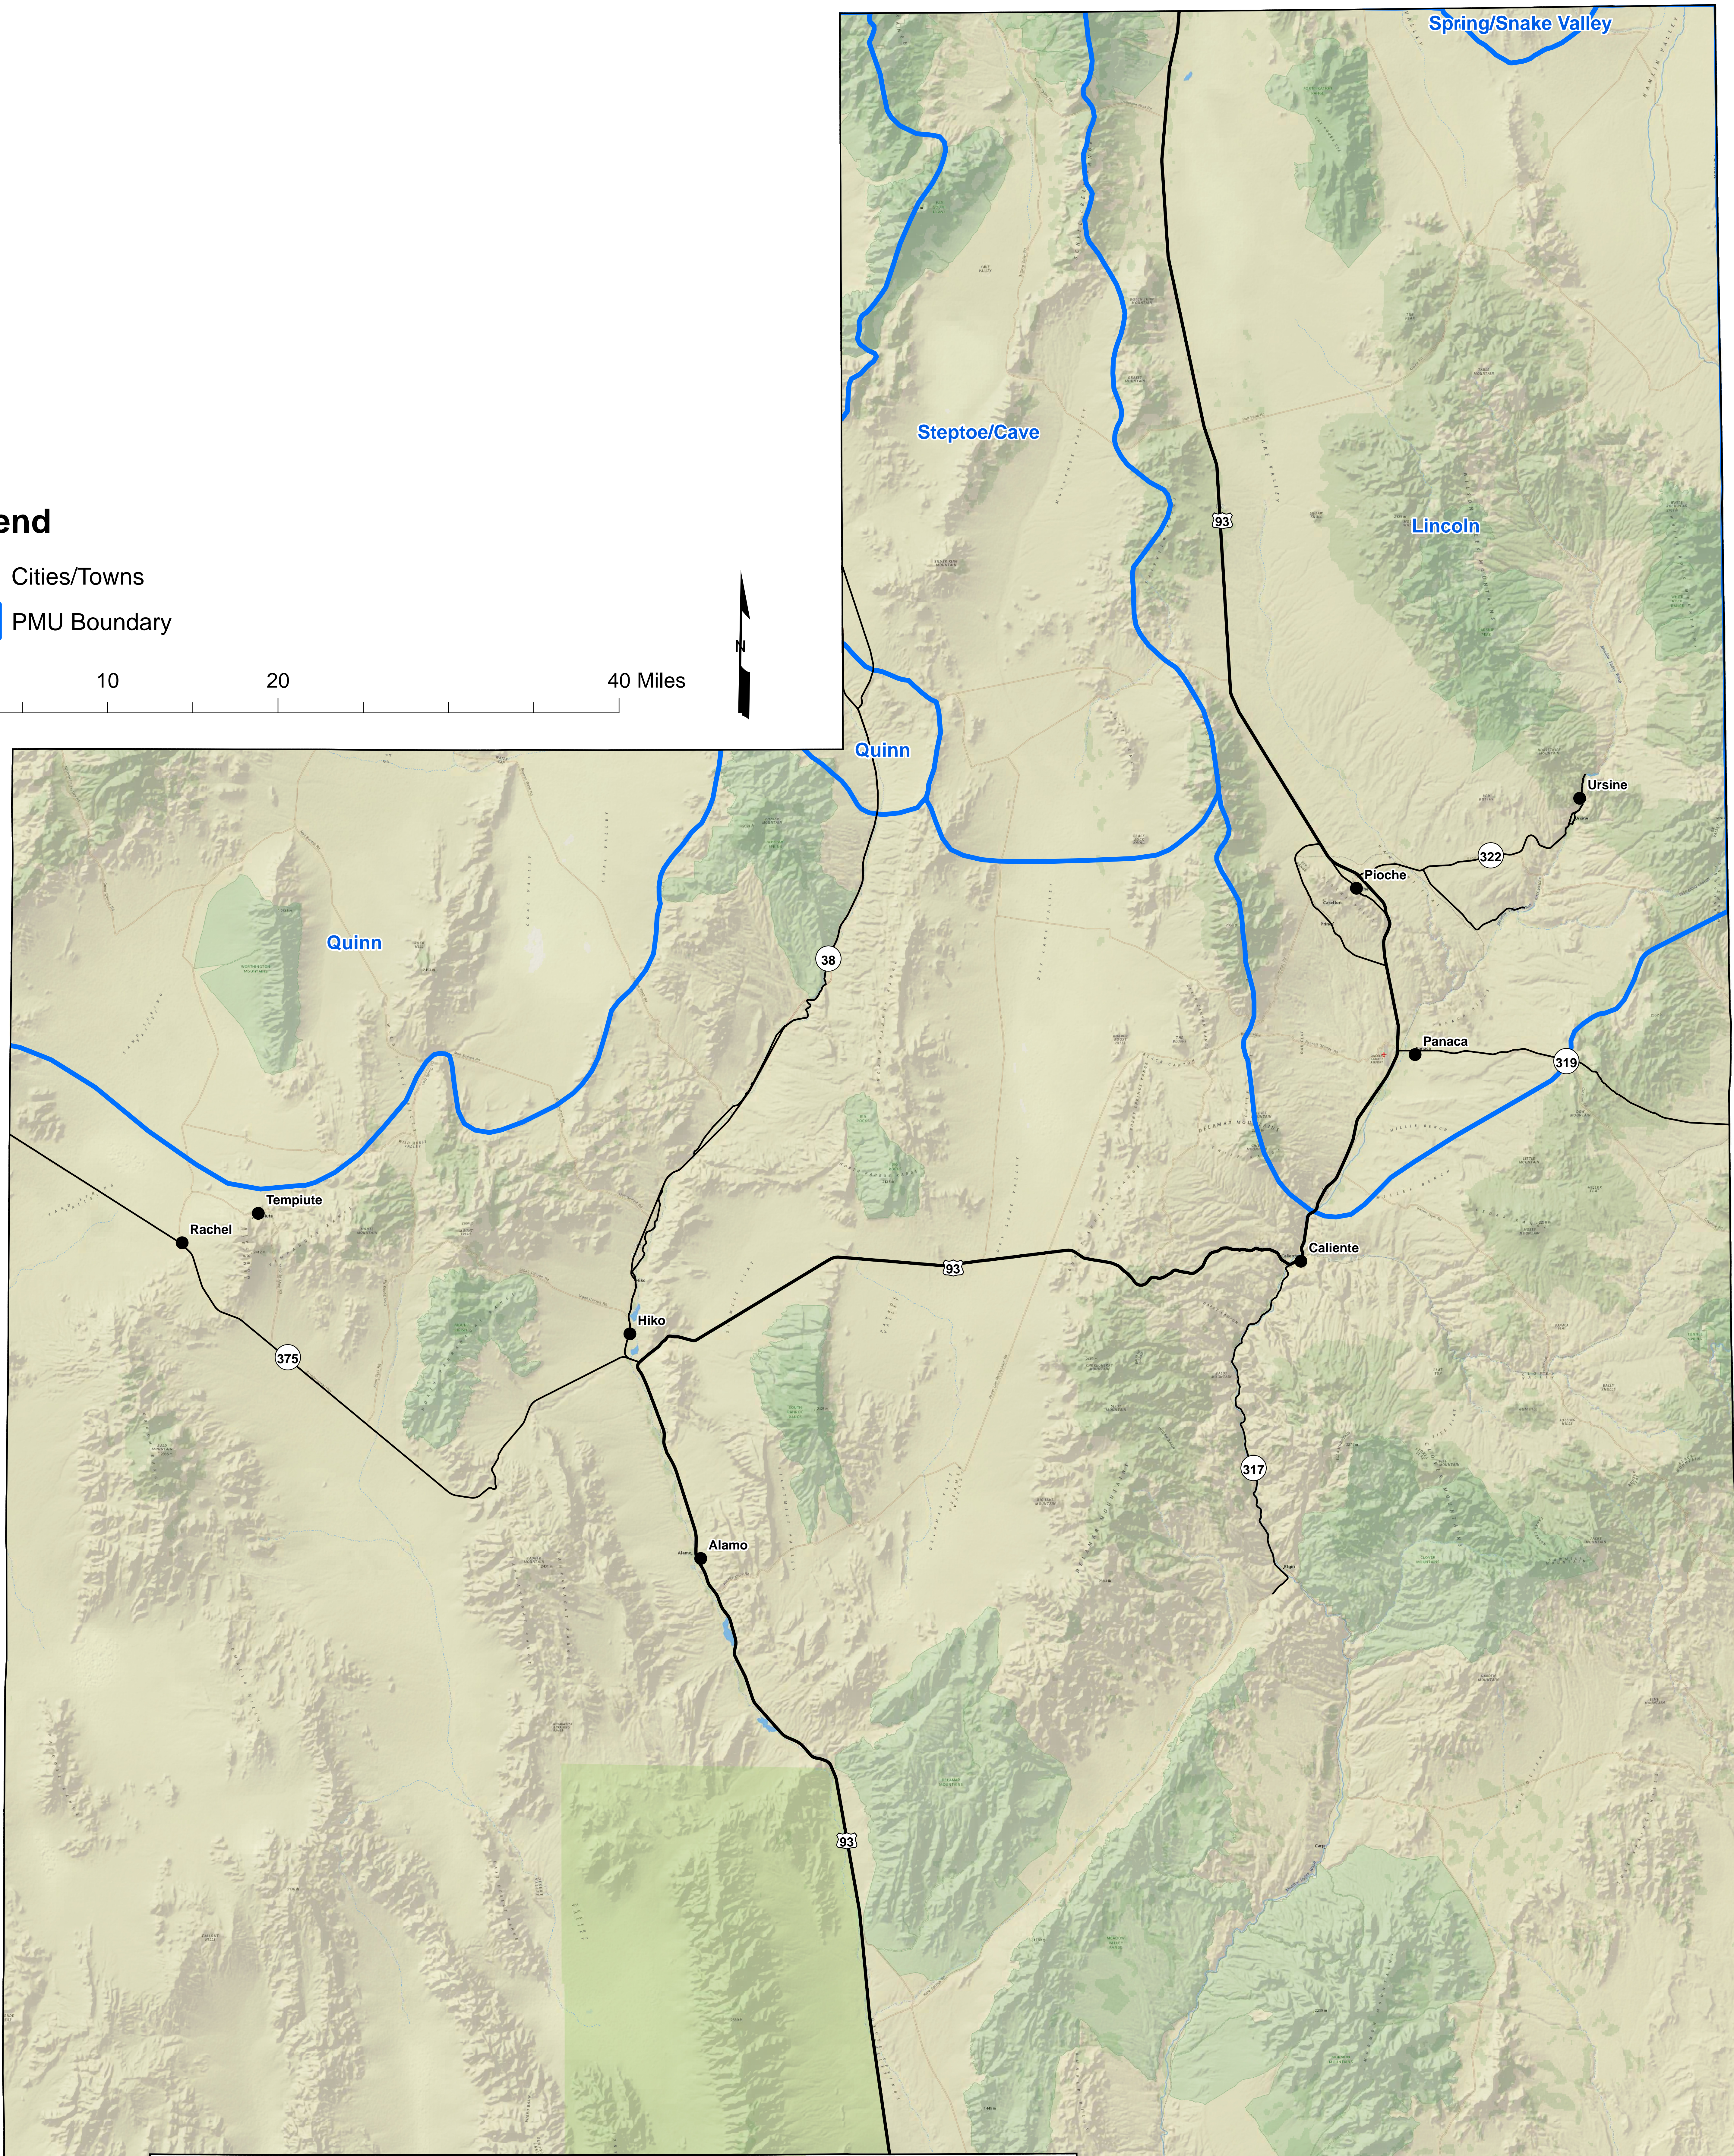

# Location and Place Names Lincoln County Local Planning Area

## Legend

- Cities/Towns
- PMU Boundary

0 10 20 40 Miles

This Map was Prepared by:  
 Resource Concepts Inc.

Date: 6/15/2012